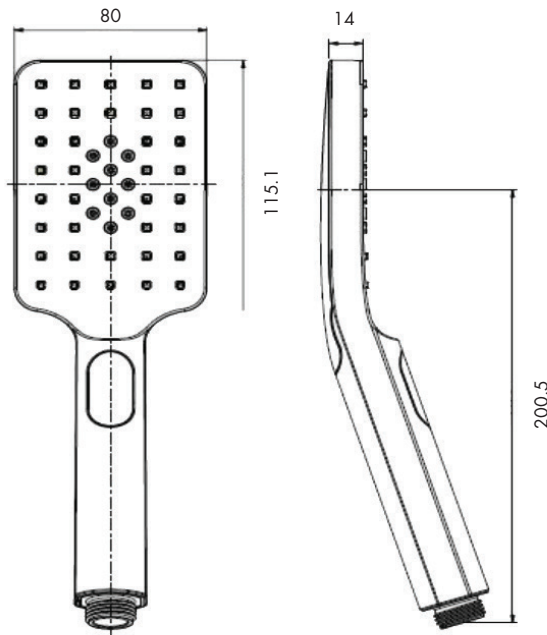

BAKARA RECT. ON FLAT SLIDING RAIL MATT BLACK

H11013B+T1SB

DISTRIBUTED BY COLLIS REAL SHOWERS

5/10 MIRRA COURT, BUNDOORA VIC. 3083

EMAIL: sales@collisrealshowers.com.au PHONE: 03 94573130

www.collisrealshowers.com.au