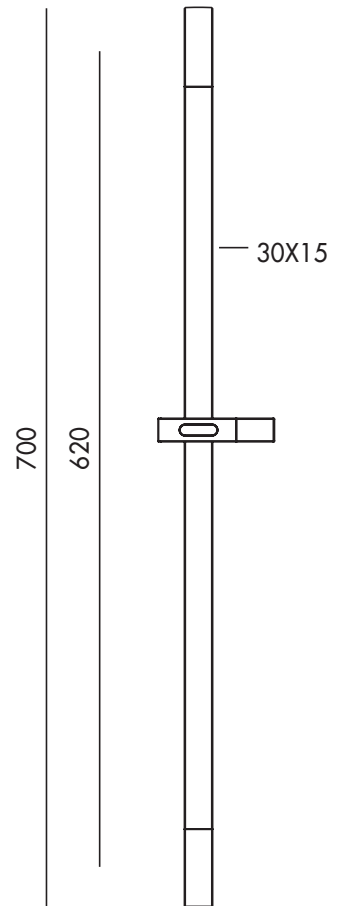

BAKARA RECT. ON FLAT SLIDING RAIL MATT BLACK

H11013B+T1SB

DISTRIBUTED BY COLLIS REAL SHOWERS

5/10 MIRRA COURT, BUNDOORA VIC. 3083

EMAIL: sales@collisrealshowers.com.au PHONE: 03 94573130

www.collisrealshowers.com.au